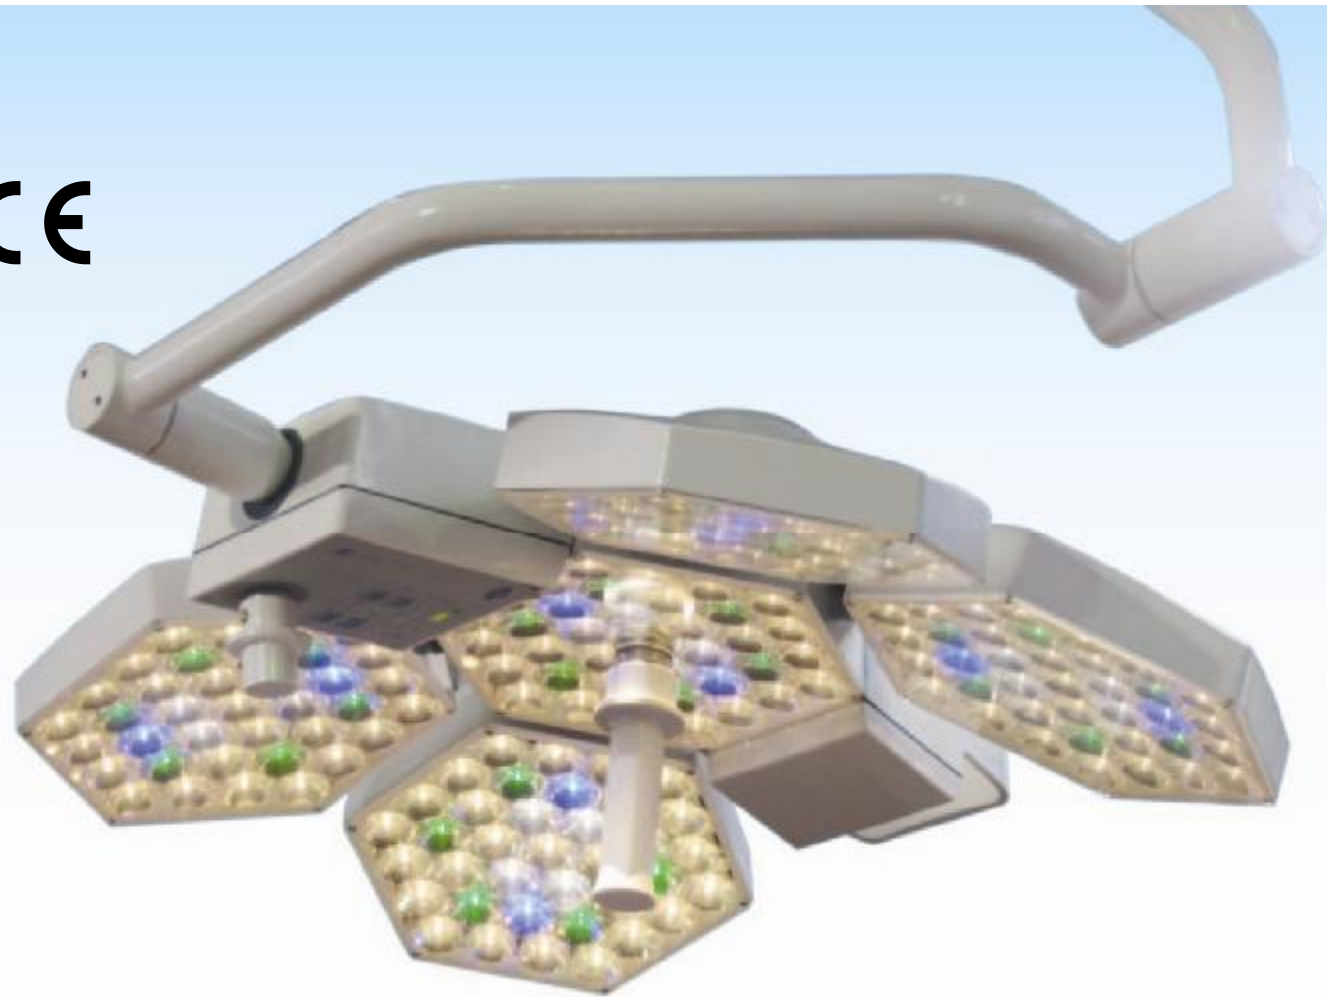

ISO9001:2000
ISO13485:2008

SY02-LED SERIES

SHADOWLESS OPERATING LAMP

PIOWAY MEDICAL LAB EQUIPMENT CO., LTD.

INSTALLATION DIAGRAM

The attentions to install fixed plate:

The ceiling must be able to load 500kg weight.

If the height of ceiling is more than 3.2m, you must fix a extension frame. (You may order from our factory.)

User's ground wire should reliably connect with product's ground terminal (yellow green line).

The ceiling mounted shadowless operating lamp is belong to heavy pensile product, its safe service period is 10 years.

If the product has any change, subject to change without prior notice.

(Apply to various kind of ceiling mounted operating lamp.)

SY02-LED5+5-TV Shadowless Operating Lamp (Camera)

worktable

Technical Data:

Central illuminance-----	160.000 Lux /160.000 Lux
Size of light field-----	200 - 350 mm
Colour temperature -----	4500 K
Color reduction index-----	96
Service life of illuminant-----	30.000 h
Total irradiance-----	510W/m ²
Definition-----	>600 TVL
SNR-----	>46 db
Camera shooting distance(m)-----	0.8~2
Foci-----	F3.66~91.36 mm
Double ratio-----	22 double
Video frequency export:-----	1.0Vp-p75 Ω
Vidicon power supply-----	12VDC ± 10%
Video frequency transceiver-----	plast-off frequency: 1.2GHZ
Lowest height of installation-----	3100 mm