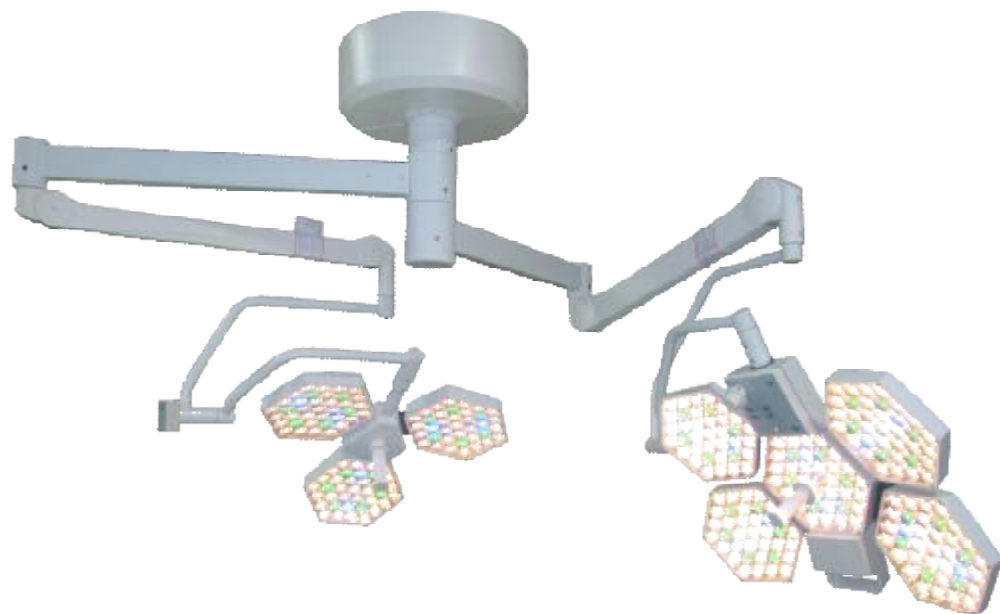

SY02-LED3+5 Shadowless Operating Lamp (Color temperature adjustable)

Technical Data:

Central illuminance:-----	LED3:100.000Lux LED5:160.000Lux
Size of light field: -----	200 - 350 mm
Colour temperature: -----	3500K4000K, 4500K, 5000K
Color reduction index: -----	96
Service life of illuminant: -----	30.000h
Total irradiance-----	LED3: 380W/m² LED5: 510W/m²
Lowest height of installation-----	2900 mm