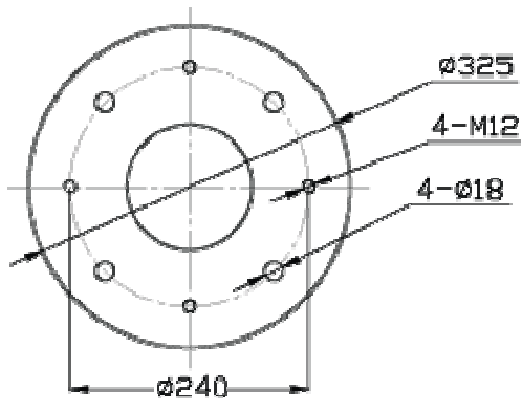

ISO9001:2000
ISO13485:2008

SY02-LED SERIES

SHADOWLESS OPERATING LAMP

PIOWAY MEDICAL LAB EQUIPMENT CO., LTD.

INSTALLATION DIAGRAM

The attentions to install fixed plate:

The ceiling must be able to load 500kg weight.