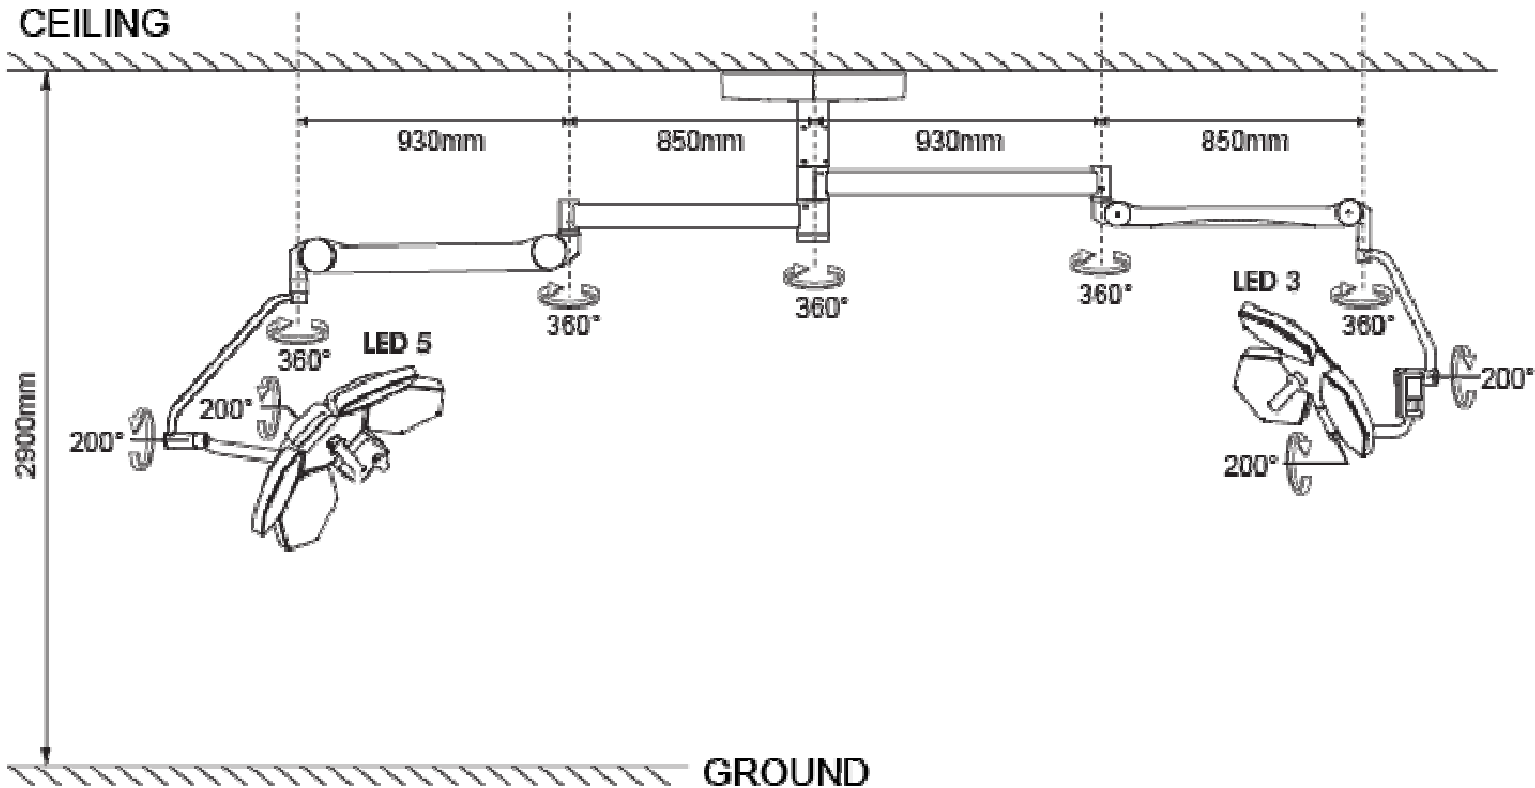

ISO9001:2000
ISO13485:2008

SY02-LED SERIES

SHADOWLESS OPERATING LAMP

PIOWAY MEDICAL LAB EQUIPMENT CO., LTD.

INSTALLATION DIAGRAM

The attentions to install fixed plate:

The ceiling must be able to load 500kg weight.

If the height of ceiling is more than 3.2m, you must fix a extension frame. (You may order from our factory.)

User's ground wire should reliably connect with product's ground terminal (yellow green line).