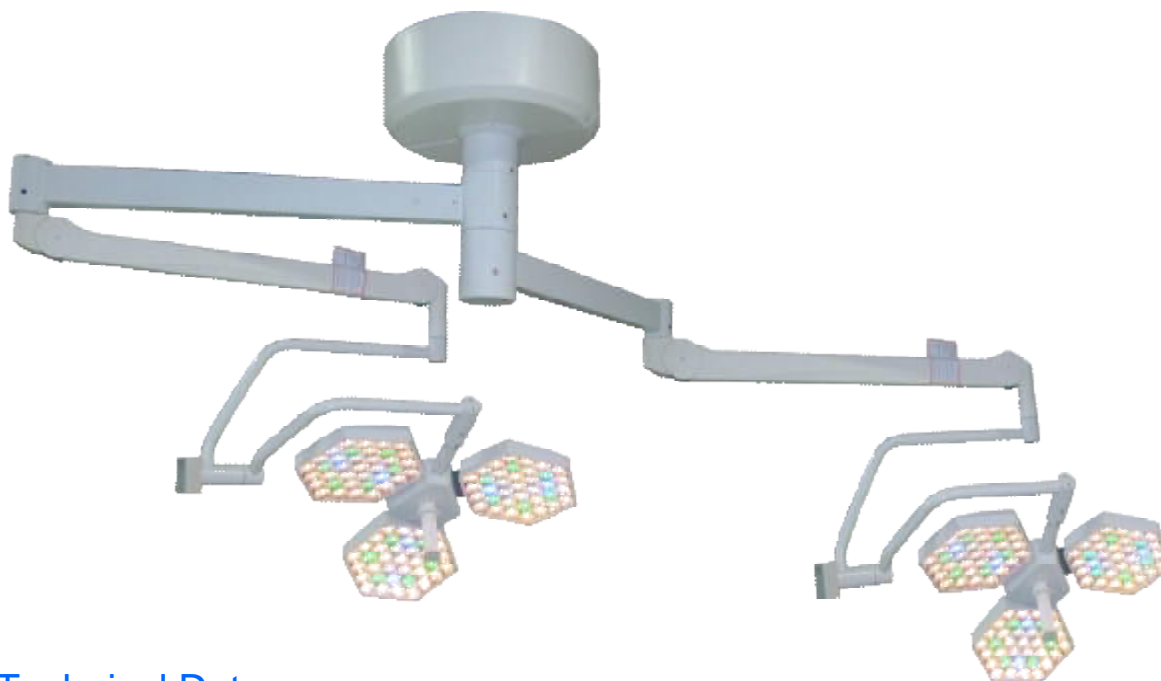

SY02-LED3+3 Shadowless Operating Lamp (Color temperature adjustable)

Technical Data:

Central illuminance:-----	100.000/100.000Lux
Size of light field: -----	200 - 350 mm
Colour temperature: -----	3500K, 4000K, 4500K, 5000K
Color reduction index: -----	96
Service life of illuminant: -----	30.000h
Total irradiance-----	380W/m²
Lowest height of installation-----	2900 mm